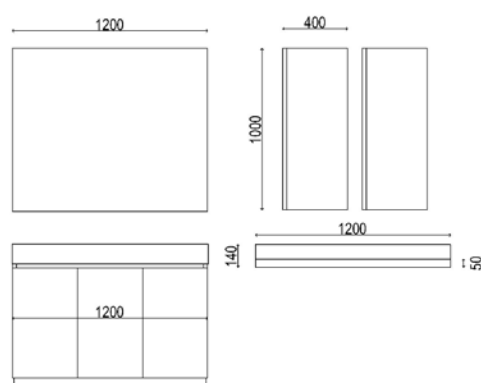

PROPOSTA 6 / PROPOSAL 6 / VORCHLAG 6 / PROPOSITION 6

- **MOBILE** DA TERRA SAVANA OPACO 59S / PERSIANO SAVANA OPACO P59S – **SCATOLATO** MINERALMARMO BIANCO OPACO – **COLONNA** SAVANO OPACO 59S/ PERSIANO SAVANA OPACO P59S – **SPECCHIO** RETRO-ILLUMINATO A LED – **MENSOLA** SAVANA OPACO 59S
- **FLOOR VANITY** SAVANNAH MATT 59S / **PERSIANO** SAVANNAH MATT P59S – **TABLE** WITH INTEGRATED MINERALMARMO WHITE MATT – **COLUMN** SAVANNAH MATT 59S / PERSIANO SAVANNAH MATT P59S – **MIRROR** WITH LED – **SHELF** SAVANNAH MATT 59S
- **MÖBEL** BODENSTEHEND SAVANNE SEIDENMATT 59S/ PERSIANO SAVANNE SEIDENMATT P59S – **WASCHTISCH** MINERALMARMO WEISS MATT – LED **SPIEGEL** – **SCHRANK** SAVANNE SEIDEMATT 59S / PERSIANO SAVANNE SEIDENMATT P59S - **REGAL** SAVANNE SEIDENMATT 59S
- **MEUBLE** AU SOL SAVANE SATINE' 59S / PERSIANO SAVANE SATINE' P59S – **PLAN** EN MINERALMARMO BLANC SATINE' – LED **MIROIR** – **ARMOIRE** SAVANE SATINE' 59S / PERSIANO SAVANE SATINE' P59S – **ÉTAGÈRE** SAVANE SATINE' 59S