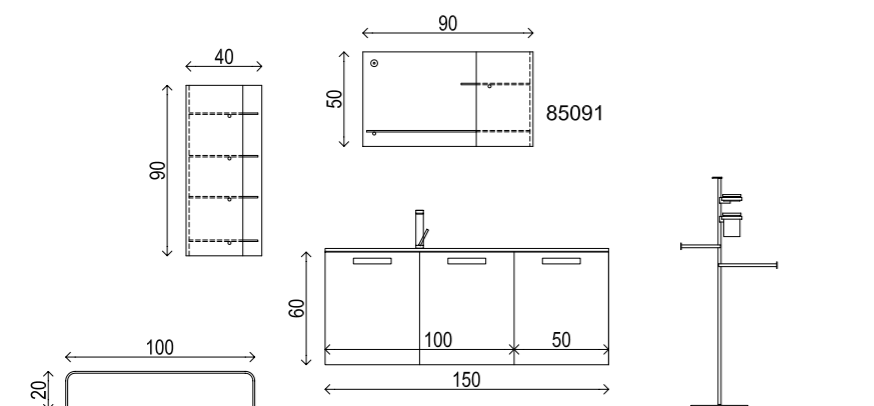

AMORGOS H60
design by Emanuele Montanelli